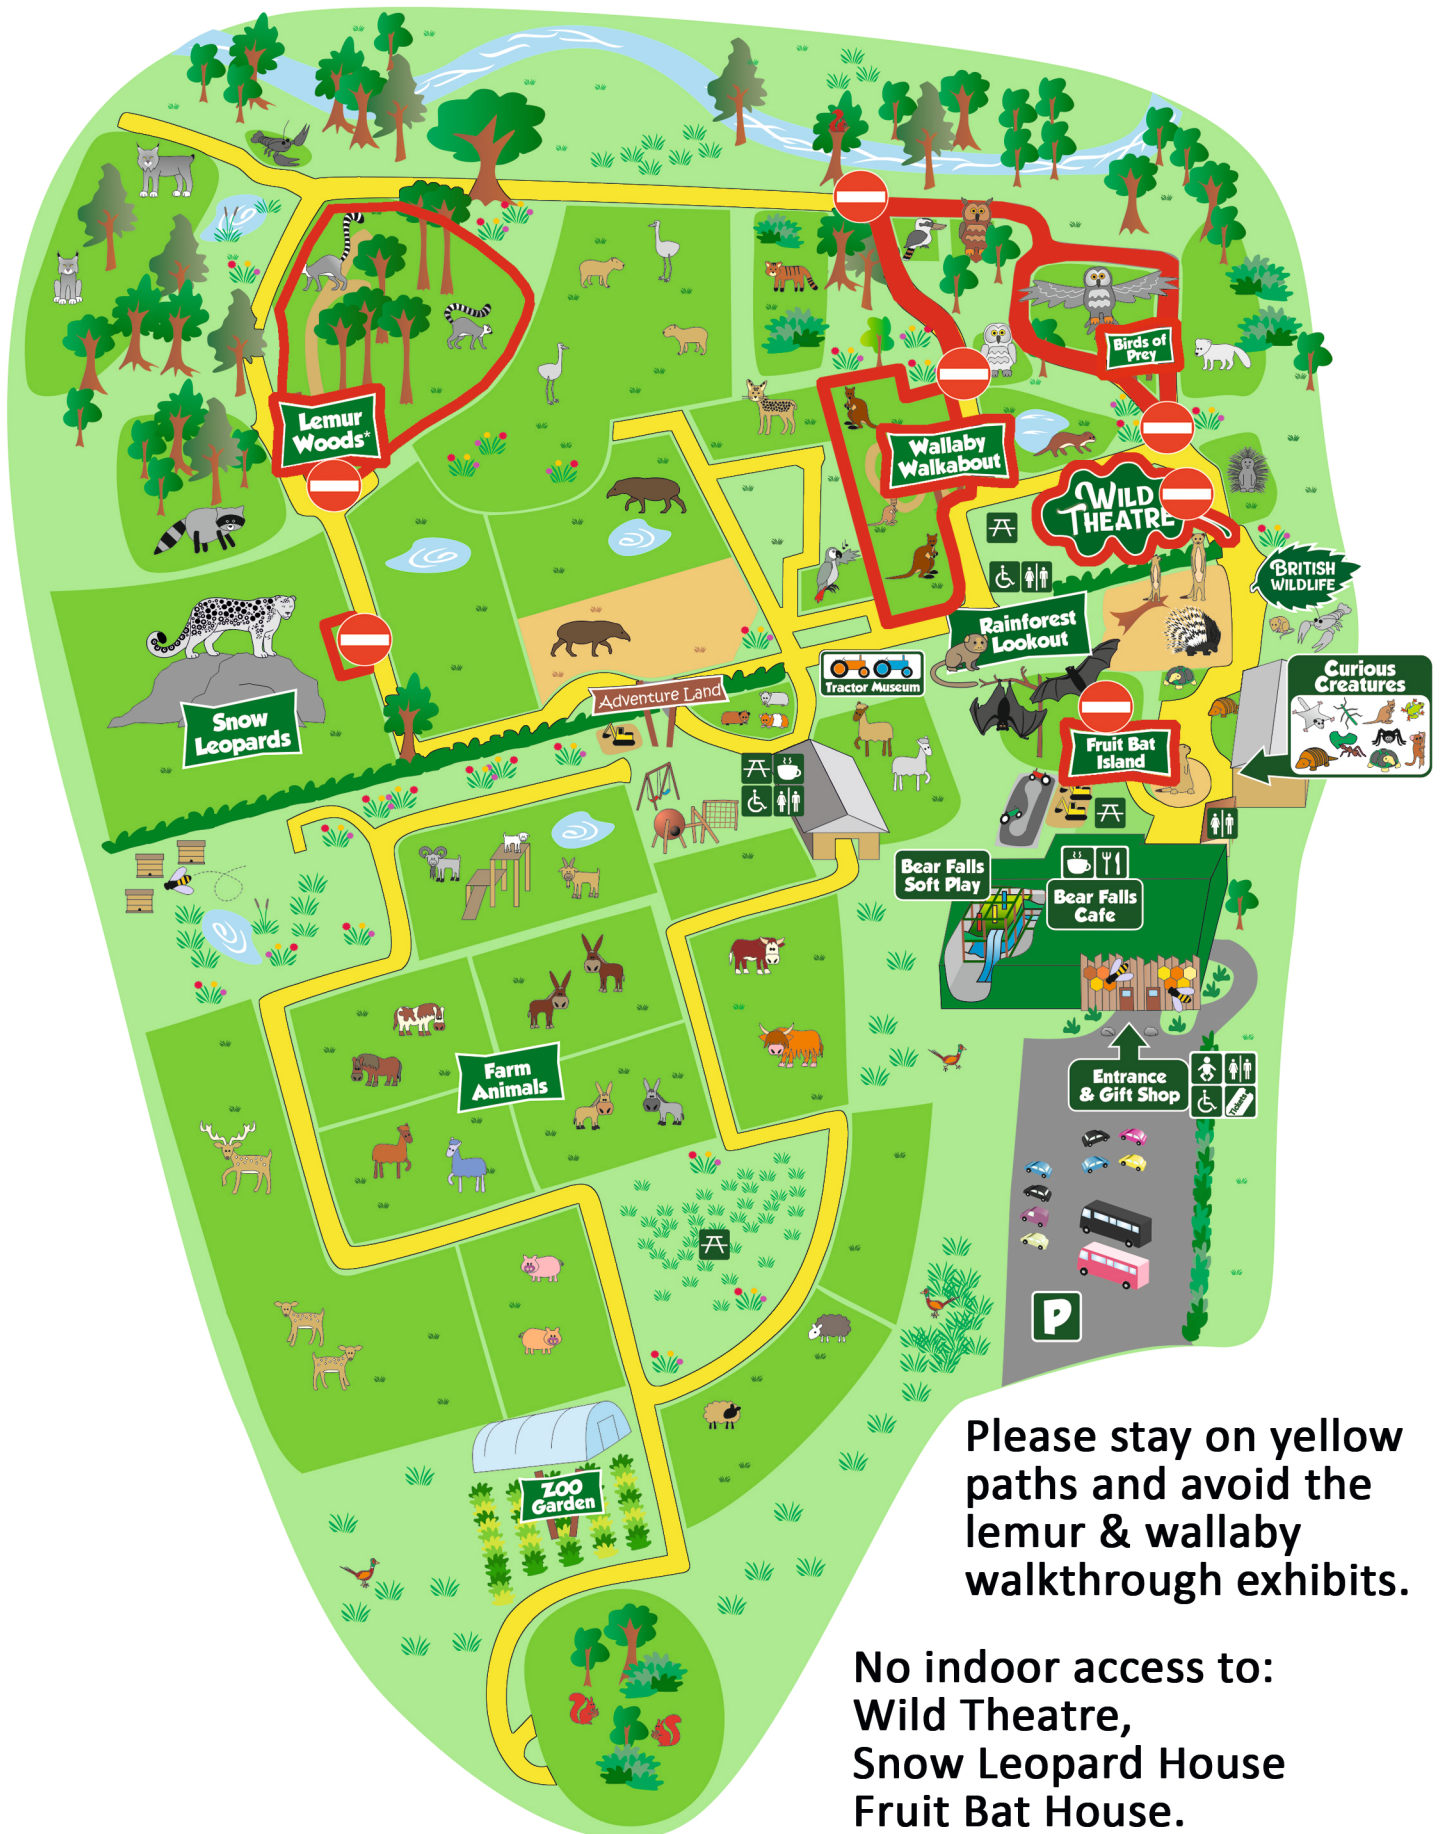

Assistance Dog Restrictions

Please stay on yellow paths and avoid the lemur & wallaby walkthrough exhibits.

No indoor access to:
Wild Theatre,
Snow Leopard House
Fruit Bat House.